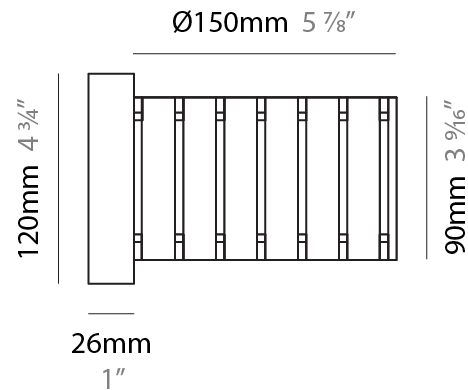

PROJECT
TYPE
SPECIFIER
QUANTITY
DATE

LUZ OCULTA WOOD SURFACE

D53031- -
base number   Finish Options   Finish Options

1. To build a product code in our configurator select the specify button on the base model # product page
2. To build a manual product code on this datasheet choose from the options listed below in blue font and add the suffix to the base model #

GENERAL

Series: Luz Oculta
Subseries: Luz Oculta Wood
Brand: Fambuena
Division: Design
Mounting Type: Surface
Mounting Location: Wall
Subcategory: Ambient

PHYSICAL

Shape: Cylinder
Diameter (mm): 150
Diameter (in): 5 7/8
Height (mm): 90
Height (in): 3 9/16
Light Distribution: Direct / Indirect
Fixture Finish: [DOW / NAT](#)
Holder Finish: BRA / BRZ
Fixture Material: Metal / Wood

ELECTRICAL

Number of Lamps: 1
Lamp Type: LED Retrofit
Lamp Shape: T4
Bulb Included: Bulb Not Included
Max. Wattage Per Lamp (W): 3
Lamp Base: G9
Input Voltage (V): 120

LED

OPTICAL

RATINGS AND CERTIFICATIONS

Certified By: Certified for North American Standards
IP rating: IP20