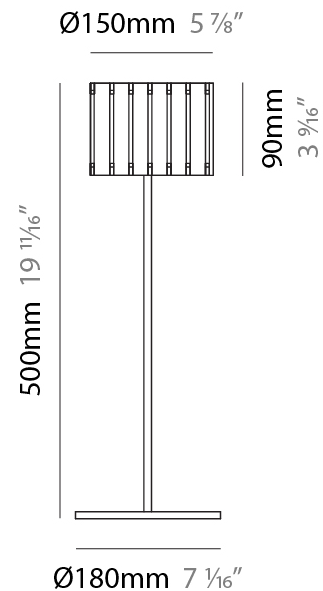

PROJECT	
TYPE	
SPECIFIER	
QUANTITY	
DATE	

LUZ OCULTA WOOD PORTABLE

D54040- -
base number   Finish Options   Finish Options

1. To build a product code in our configurator select the specify button on the base model # product page
2. To build a manual product code on this datasheet choose from the options listed below in blue font and add the suffix to the base model #

GENERAL

Series: Luz Oculta
Subseries: Luz Oculta Wood
Brand: Fambuena
Division: Design
Mounting Type: Portable
Mounting Location: Table
Subcategory: Table

PHYSICAL

Shape: Cylinder
Diameter (mm): 150
Diameter (in): 5 7/8
Height (mm): 500
Height (in): 19 11/16
Light Distribution: Direct / Indirect
Fixture Finish: [DOW / NAT](#)
Holder Finish: BRA / BRZ
Fixture Material: Metal / Wood
Upon Request: Bolt Down

ELECTRICAL

Number of Lamps: 1
Lamp Type: LED Retrofit
Lamp Shape: T4
Bulb Included: Bulb Not Included
Max. Wattage Per Lamp (W): 3
Lamp Base: G9
Input Voltage (V): 120

LED

OPTICAL

RATINGS AND CERTIFICATIONS

Certified By: Certified for North American Standards
IP rating: IP20