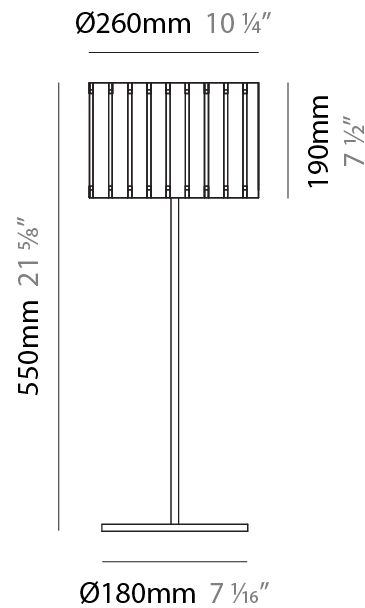

PROJECT
TYPE
SPECIFIER
QUANTITY
DATE

LUZ OCULTA WOOD PORTABLE

D54038- _____ - _____

base number   Finish Options   Finish Options

1. To build a product code in our configurator select the specify button on the base model # product page
2. To build a manual product code on this datasheet choose from the options listed below in blue font and add the suffix to the base model #

GENERAL

Series: Luz Oculta
Subseries: Luz Oculta Wood
Brand: Fambuena
Division: Design
Mounting Type: Portable
Mounting Location: Table
Subcategory: Table

PHYSICAL

Shape: Cylinder
Diameter (mm): 260
Diameter (in): 10 ¼
Height (mm): 550
Height (in): 21 ⅝
Light Distribution: Direct / Indirect
Fixture Finish: [DOW / NAT](#)
Holder Finish: BRA / BRZ
Fixture Material: Metal / Wood
Upon Request: Bolt Down

ELECTRICAL

Number of Lamps: 1
Lamp Type: LED Retrofit
Lamp Shape: B10
Bulb Included: Bulb Not Included
Max. Wattage Per Lamp (W): 4
Lamp Base: E12
Input Voltage (V): 120

LED

OPTICAL

RATINGS AND CERTIFICATIONS

Certified By: Certified for North American Standards
IP rating: IP20