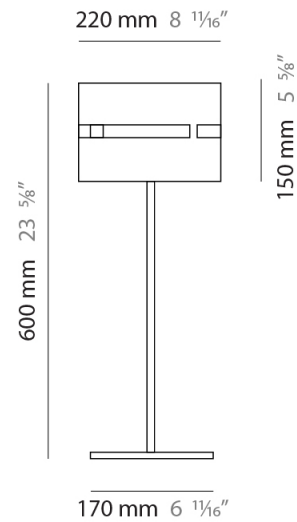

LUZ OCULTA METAL PORTABLE

D54022-

base number   Finish
Options

1. To build a product code in our configurator select the specify button on the base model # product page
2. To build a manual product code on this datasheet choose from the options listed below in blue font and add the suffix to the base model #

GENERAL

Series: Luz Oculta
Subseries: Luz Oculta Metal
Brand: Fambuena
Division: Design
Mounting Type: Portable
Mounting Location: Floor
Subcategory: Floor

PHYSICAL

Shape: Cylinder
Diameter (mm): 220
Diameter (in): 8 1/16
Height (mm): 1500
Height (in): 59 1/16
Light Distribution: Direct / Indirect
Fixture Finish: [BRA](#) / [BRZ](#) / [ABR](#)
Fixture Material: Metal
Upon Request: Bolt Down

ELECTRICAL

Number of Lamps: 1
Lamp Type: LED Retrofit
Lamp Shape: B10
Bulb Included: Bulb Not Included
Max. Wattage Per Lamp (W): 4
Lamp Base: E12
Input Voltage (V): 120

LED

OPTICAL

RATINGS AND CERTIFICATIONS

Certified By: Certified for North American Standards
IP rating: IP20

PROJECT	_____
TYPE	_____
SPECIFIER	_____
QUANTITY	_____
DATE	_____