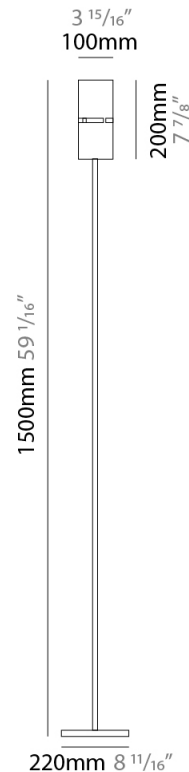

PROJECT
TYPE
SPECIFIER
QUANTITY
DATE

LUZ OCULTA METAL PORTABLE

D54024-

base number   Finish
Options

1. To build a product code in our configurator select the specify button on the base model # product page
2. To build a manual product code on this datasheet choose from the options listed below in blue font and add the suffix to the base model #

GENERAL

Series: Luz Oculta
Subseries: Luz Oculta Metal
Brand: Fambuena
Division: Design
Mounting Type: Portable
Mounting Location: Floor
Subcategory: Floor

PHYSICAL

Shape: Cylinder
Diameter (mm): 100
Diameter (in): 3 ¹⁵/₁₆
Height (mm): 1500
Height (in): 59 ¹/₁₆
Light Distribution: Direct / Indirect
Fixture Finish: [BRA](#) / [BRZ](#) / [ABR](#)
Fixture Material: Metal
Upon Request: Bolt Down

ELECTRICAL

Number of Lamps: 1
Lamp Type: LED Retrofit
Lamp Shape: T4
Bulb Included: Bulb Not Included
Max. Wattage Per Lamp (W): 5
Lamp Base: G9
Input Voltage (V): 120

LED

OPTICAL

RATINGS AND CERTIFICATIONS

Certified By: Certified for North American Standards
IP rating: IP20